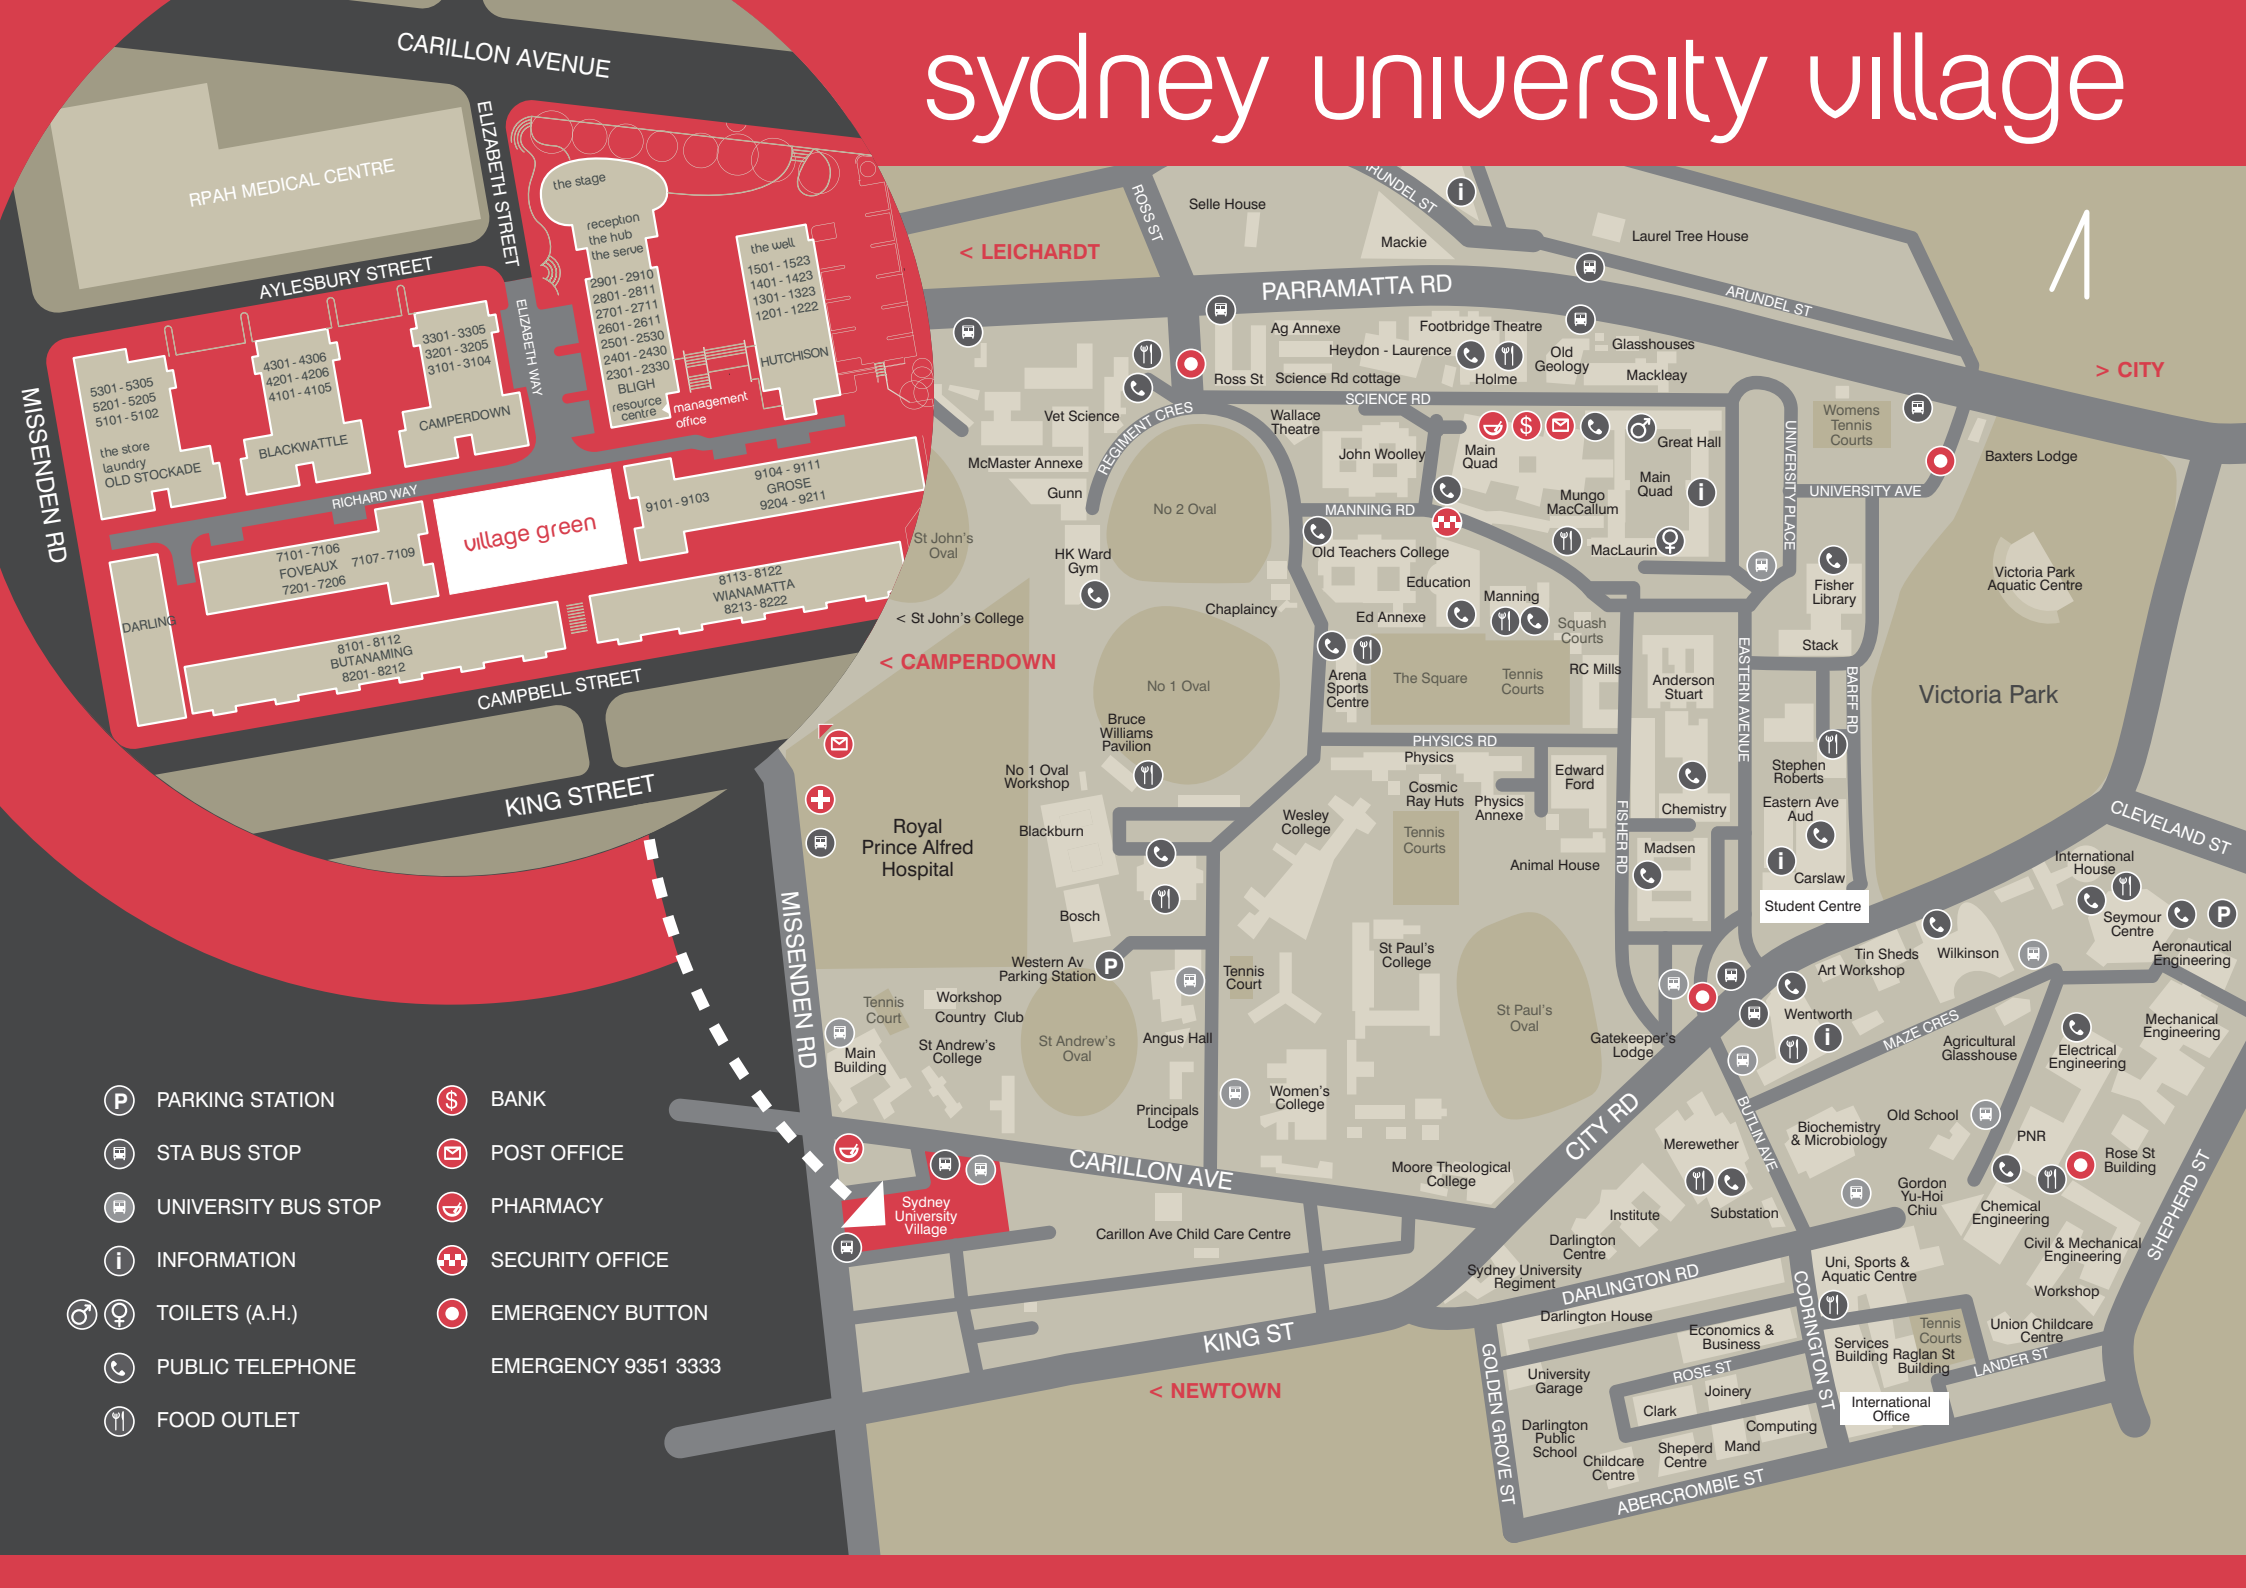

sydney university village

- PARKING STATION
- STA BUS STOP
- UNIVERSITY BUS STOP
- INFORMATION
- TOILETS (A.H.)
- PUBLIC TELEPHONE
- FOOD OUTLET
- BANK
- POST OFFICE
- PHARMACY
- SECURITY OFFICE
- EMERGENCY BUTTON
- EMERGENCY 9351 3333